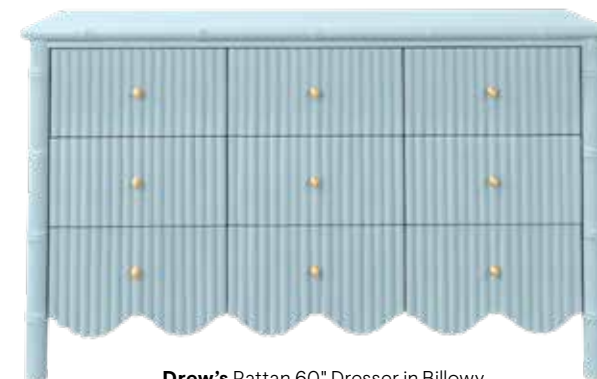

**Pomegranate Bedding** in pink coral, \$169 for a standard sham, \$648 for a full/queen quilt. [matouk.com](http://matouk.com)

**Drew's Rattan 60" Dresser** in Billowy Breeze by Sherwin-Williams, \$5,795. [shopsocietysocial.com](http://shopsocietysocial.com)