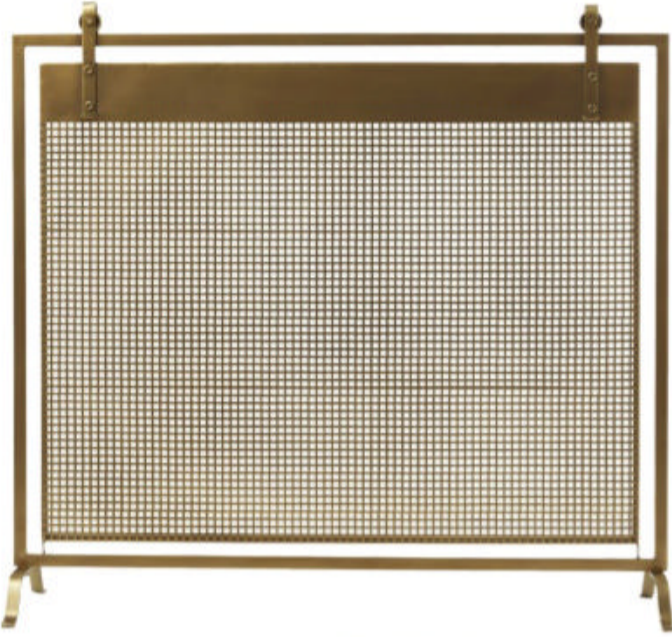

Daphne Flutes in blue, amethyst, and amber, \$178 for set of two. kimseybert.com
Charity Partner: Design Industries Foundation Fighting AIDS

Bouché Ceramic Pedestal Center-piece Bowl by Athena Calderone, \$130. crateandbarrel.com
Charity Partner: Feeding America

Hazel Book Holder by Made Goods, \$240. meadowblu.com

GIFTS THAT GIVE BACK

38" Copper Fireplace Screen by Grayson Lane, \$108. lowes.com
Lowe's has pledged \$12 million to hurricane aid efforts.

Gisele Guest Towels by Schumacher in scarlet, \$124 for set of two. matouk.com